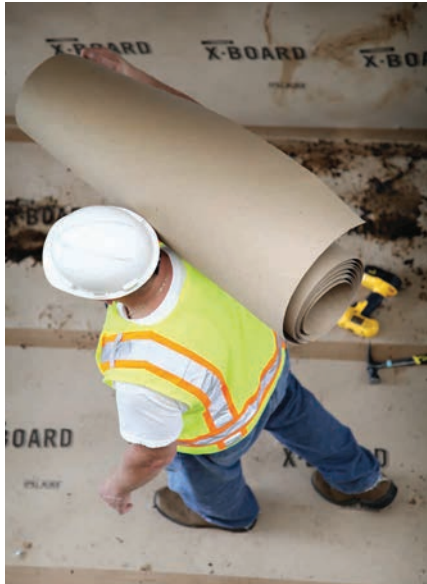

# HEAVIER. TOUGHER. THE TRUE ORIGINAL.

**SPILL BLOCK<sup>®</sup>**  
LEAK RESISTANT PROTECTION

**2.5X**  
THICKER THAN  
BUILDER'S PAPER

**BREATHABLE**

**SPILL BLOCK<sup>®</sup>**

**GREAT FOR PAINT**

## PERFECT FOR YOUR PAINT AND REMODEL JOB

The lightweight, but tough alternative for surface protection. X•Board is breathable to allow floors to continue the curing process. This easy-to-use board lays flat when rolled out and our Spill Block® technology ensures no paint, mud or water will get through to your surface. X•Board will last for the duration of the job and features our innovative liquid-resistant technology. Proudly made in the USA.