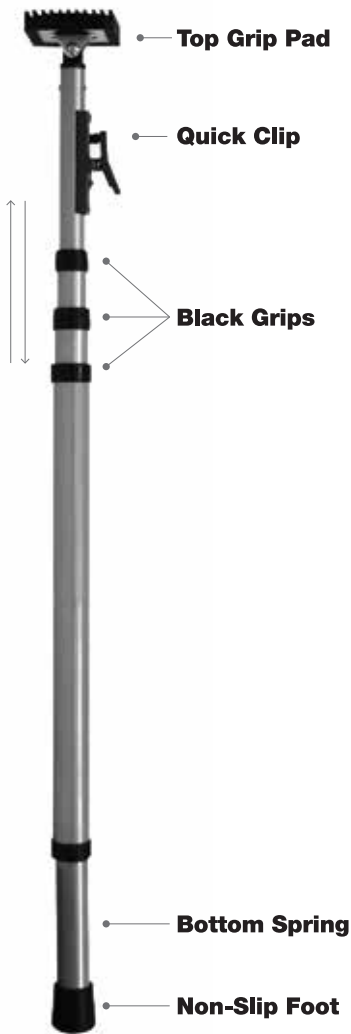

E-Z UP[®]

DUST CONTAINMENT POLE

**12 FEET
2 PK**

**DURABLE &
LIGHTWEIGHT!**

USE WITH **PLASTIC SHEETING** TO CREATE **DUST BARRIER**

clip plastic onto quick clip

twist lock technology

E-Z UP[®]

DUST CONTAINMENT POLES

Trimaco's E-Z Up[®] Dust Containment Pole works with plastic sheeting to create a dust barrier on the jobsite. The durable steel construction adjusts to a maximum height of 12 feet. Simply clip plastic onto the quick clip and adjust the pole to ceiling height with twist lock technology. The unique bottom spring ensures a snug fit.

| Item # | Pack | Size |
|--------|----------------------|--------------------------|
| 54733 | 12 ft pole - 2pk box | 4 boxes 4' 7½" to 12' |

DISCLAIMER: E-Z Up Dust Containment Poles are designed for creating dust barriers with plastic sheeting, and are not designed for bracing or holding heavy loads.

POLE BAG

Carry up to 4 containment poles in our heavy duty bag with reinforced zipper and straps. The comfort grip handle makes transportation easy.

| Item # | Pack | Size |
|--------|------|---|
| 54731 | 1 | fits up to 4 poles (including heavy duty poles) |