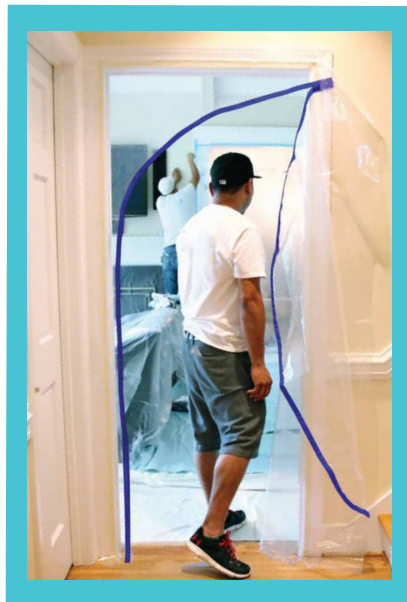

TRIMACO

E-Z UP[®]

DUST CONTAINMENT
DOOR KIT

**DURABLE &
REUSABLE!**

Fits standard doors up to
3ft x 7ft

**OPEN BOTTOM
EASILY ALLOWS
CARTS
THROUGH DOOR**

PROVIDES **FAST DUST CONTAINMENT** PROTECTION

TRIMACO E-Z UP®

DUST CONTAINMENT DOOR KIT

Trimaco's E-Z Up® Dust Containment Door Kit provides fast dust containment protection. The unique zipper allows for quick access in and out of the jobsite. Open bottom easily allows carts through door. The kit can even be re-used! Just re-apply with Trimaco's E-Z Up® Double-Sided Seam Tape.

Item #		Pack
54740	fits standard doors up to 3'x7'	6

- PROVIDES FAST DUST CONTAINMENT PROTECTION**
- 2-WAY ZIPPER FOR QUICK ACCESS**
- OPEN BOTTOM EASILY ALLOWS CARTS THROUGH DOOR**
- REUSABLE**

WARNING: Test tape on a discrete surface before applying to the doorway.

KIT INCLUDES:

- 1 sheet of plastic with pre-assembled curved zipper door
- 1 roll of 1" x 18' release tape (up to 14 days of use)

TrimacoE-ZUpDustDoorUS0924

www.trimaco.com | 800.325.7356

 facebook.com/TrimacoINC