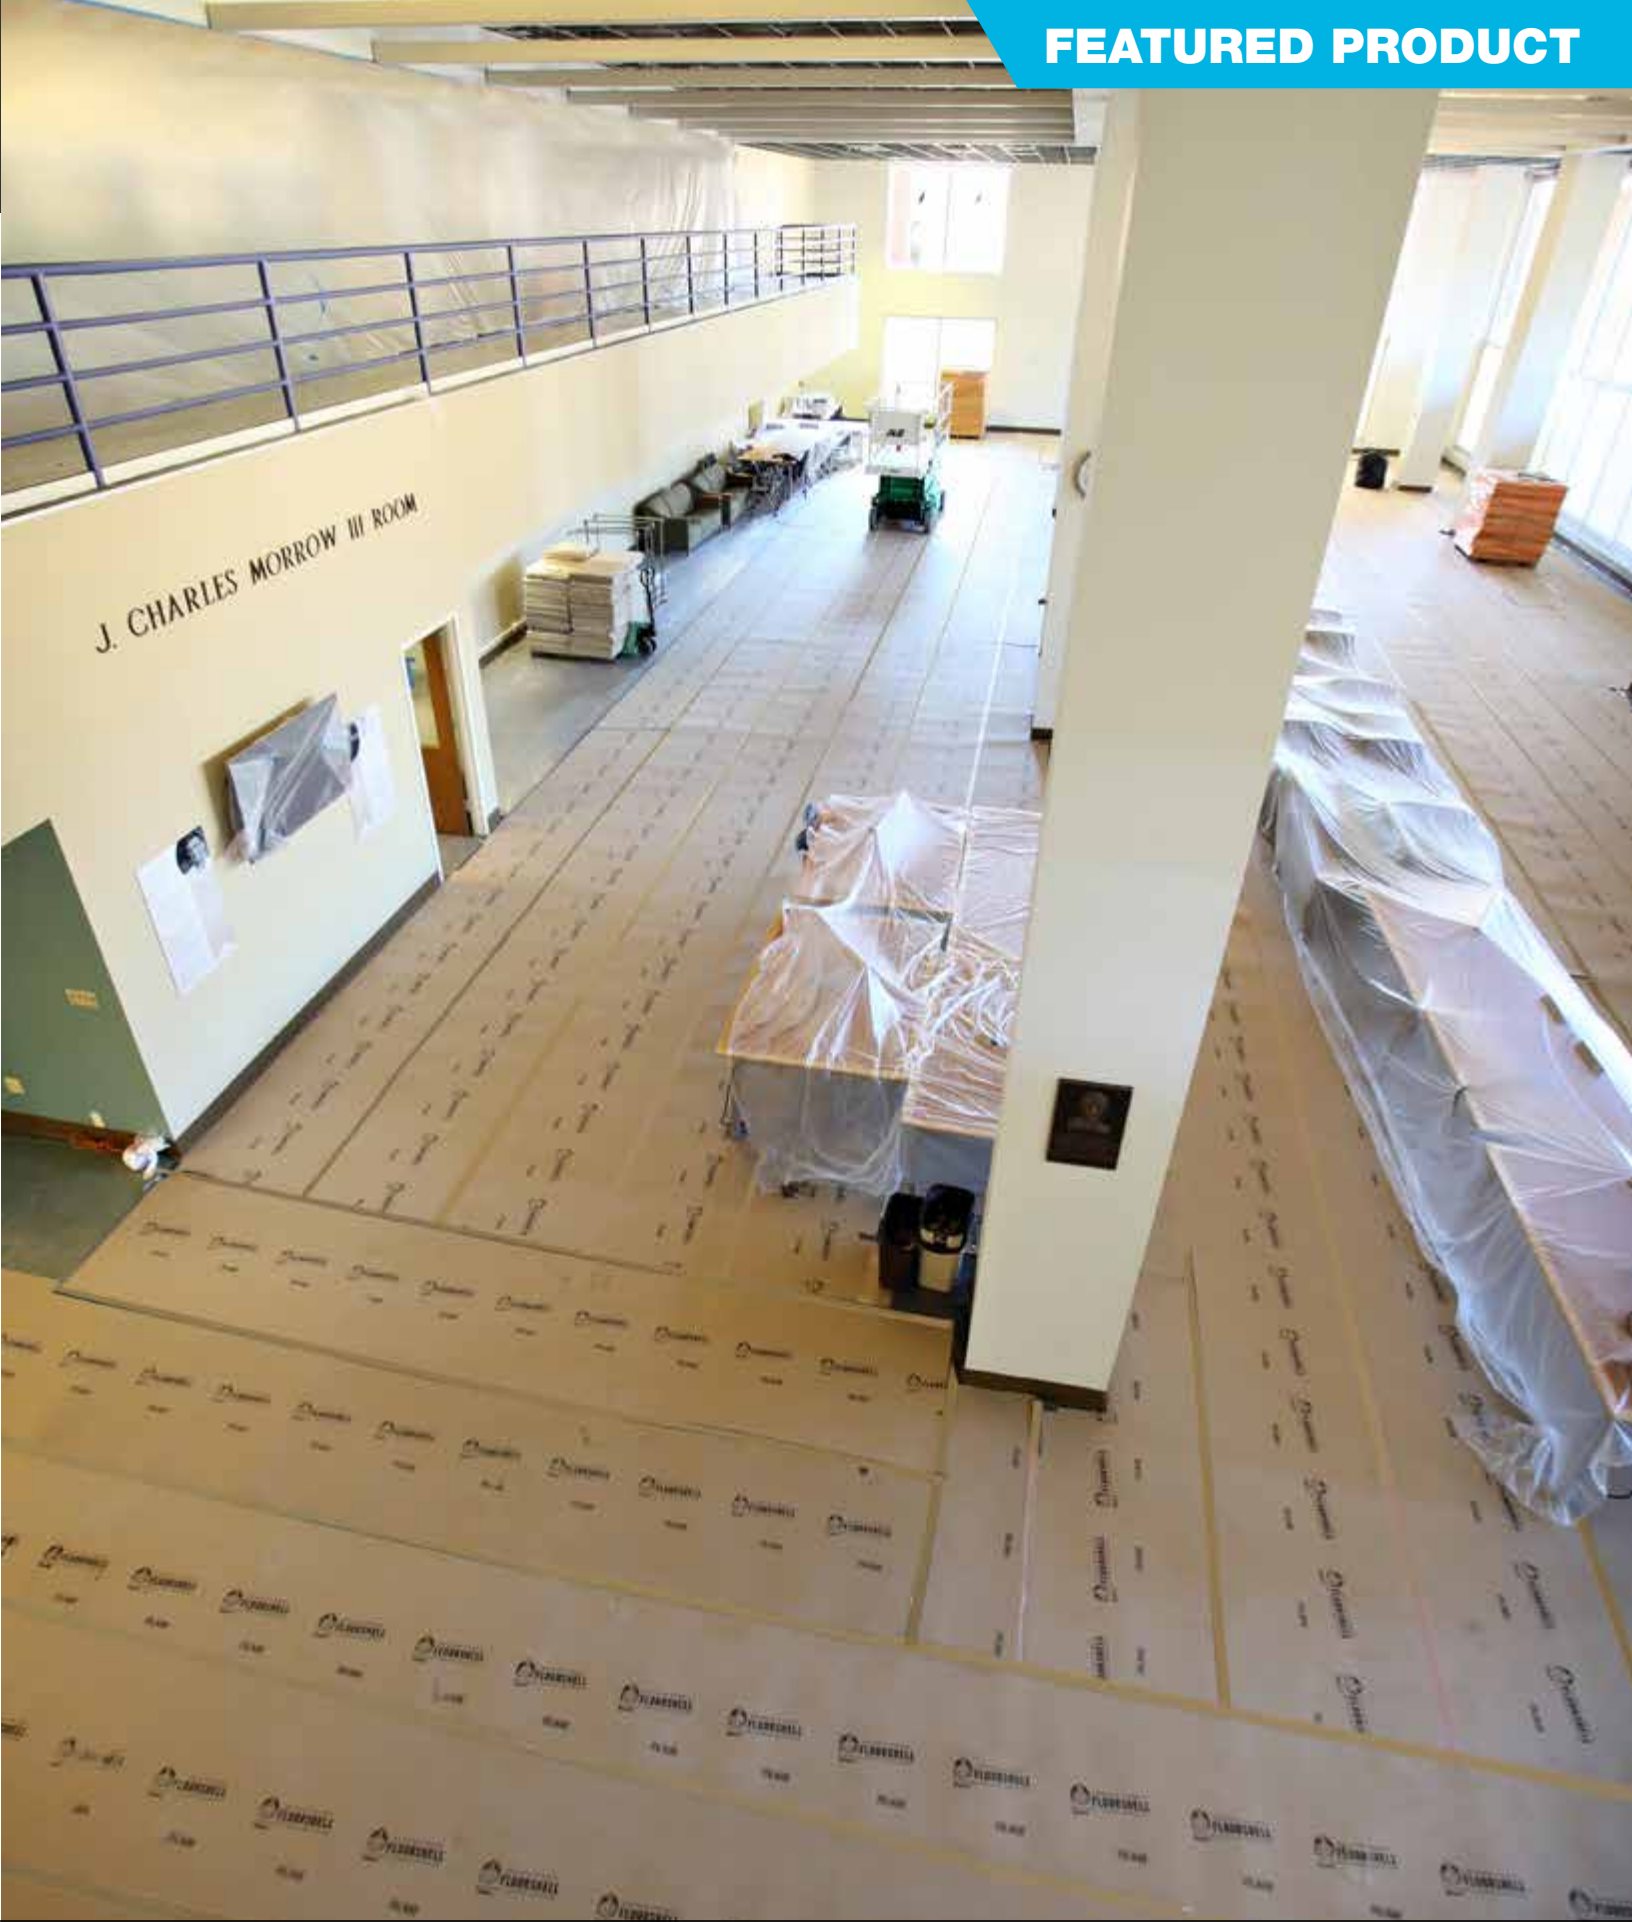

FLOORSELL® + SEAM TAPE

Heavy duty construction board featuring liquid repellent technology.