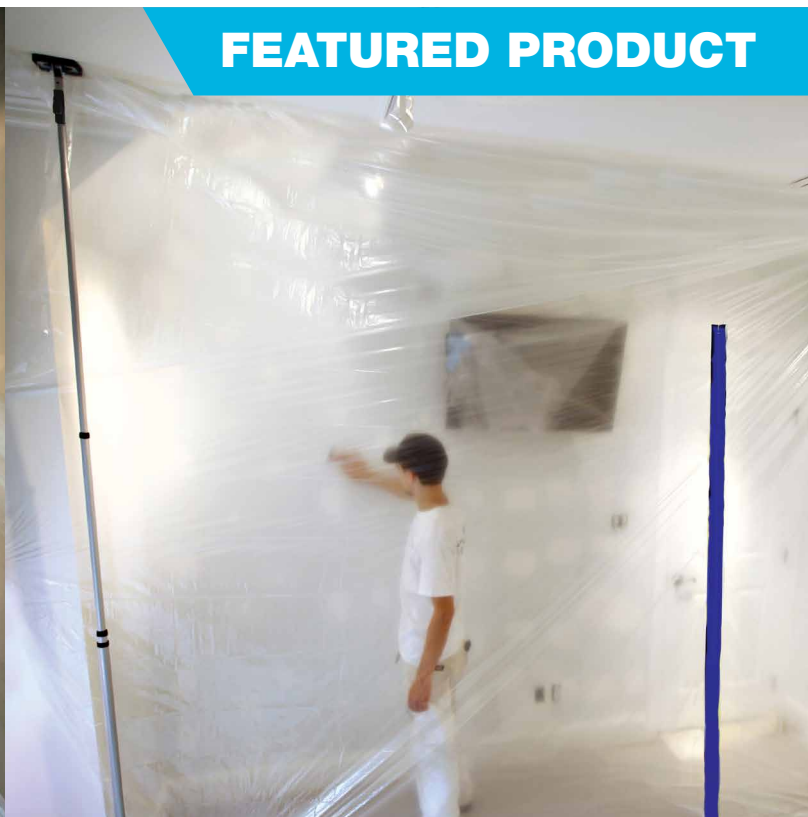

QUICK DROP Trimaco's Quick Drop is a folding mat dropcloth that is easy-to-handle and maneuver; simply drop, kick into place and start painting!

ITEM #		UPC	PACK	SIZE
90027	Quick Drop	0-47034-90027-9	4	2' x 7'

SPECIALTY WIPERS

WONDER RAG® Trimaco's Wonder Rag is made of a unique microfiber material that is great for removing spills and splatters, polishing and cleaning all surfaces. Both streak free and lint free, Wonder Rags are pre-washed for softness and absorbency.

ITEM #		UPC	PACK	SIZE
83625	Dispenser Box Wonder Rag – 25pk	0-47034-83625-0	1	14" x 17"
83650	Dispenser Box Wonder Rag – 50pk	0-47034-83650-2	1	14" x 17"

FEATURED PRODUCT

TRIMACO E-Z UP® DUST CONTAINMENT POLE

Works with plastic sheeting to create a dust barrier on the jobsite. Available in 12ft.