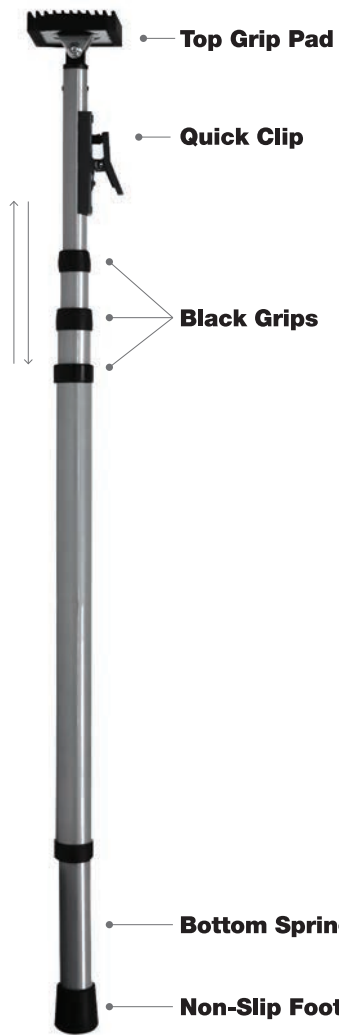

E-Z UP[®]

DUST CONTAINMENT POLE

**12 FEET
2 PK**

**DURABLE &
LIGHTWEIGHT!**

USE WITH **PLASTIC SHEETING** TO CREATE **DUST BARRIER**

clip plastic onto quick clip

twist lock technology

E-Z UP[®]

DUST CONTAINMENT POLES

Trimaco's E-Z Up[®] Dust Containment Pole works with plastic sheeting to create a dust barrier on the jobsite. The durable steel construction adjusts to a maximum height of 12 feet. Simply clip plastic onto the quick clip and adjust the pole to ceiling height with twist lock technology. The unique bottom spring ensures a snug fit.

Item #	Size
54733	12 ft pole - 2pk box 1.41m - 3.66m

DISCLAIMER: E-Z Up Dust Containment Poles are designed for creating dust barriers with plastic sheeting, and are not designed for bracing or holding heavy loads.