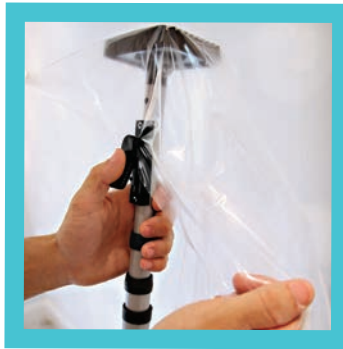

E-Z UP[®]

DUST CONTAINMENT POLE

**12 FEET
2 PK**

**DURABLE &
LIGHTWEIGHT!**

USE WITH **PLASTIC SHEETING** TO CREATE **DUST BARRIER**

clip plastic onto quick clip

twist lock technology

E-Z UP[®]

DUST CONTAINMENT POLES

Trimaco's E-Z Up[®] Dust Containment Pole works with plastic sheeting to create a dust barrier on the jobsite. The durable steel construction adjusts to a maximum height of 12 feet. Simply clip plastic onto the quick clip and adjust the pole to ceiling height with twist lock technology. The unique bottom spring ensures a snug fit.

Item #	Size
54733	12 ft pole - 2pk box 1.41m - 3.66m

DISCLAIMER: E-Z Up Dust Containment Poles are designed for creating dust barriers with plastic sheeting, and are not designed for bracing or holding heavy loads.