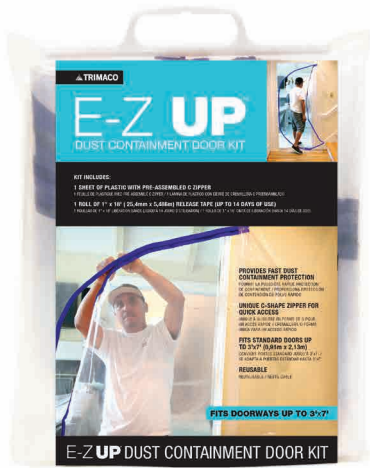

TRIMACO

E-Z UP™

DUST CONTAINMENT
DOOR KIT

**DURABLE &
REUSABLE!**

Fits standard doors up to
3ft x 7ft

PROVIDES **FAST DUST CONTAINMENT** PROTECTION

E-Z UP™

DUST CONTAINMENT DOOR KIT

Trimaco's E-Z Up™ Dust Containment Door Kit provides fast dust containment protection. The unique C-shape zipper allows for quick access in and out of the jobsite. The kit can even be re-used! Just re-apply with new E-Z Up™ Double-Sided Seam Tape.

Item #		Pack
54740	fits standard doors up to 3'x7'	6

PROVIDES FAST DUST CONTAINMENT PROTECTION
UNIQUE C-SHAPE ZIPPER FOR QUICK ACCESS
REUSABLE

WARNING: Test tape on a discrete surface before applying to the doorway.

KIT INCLUDES:

- 1 sheet of plastic with pre-assembled C zipper
- 1 roll of 1" x 18' release tape (up to 14 days of use)

TRIMACO
 SAVE TIME + SAVE MONEY

1.800.325.7356 | WWW.TRIMACO.COM

E-ZUpDustDoorUS1216